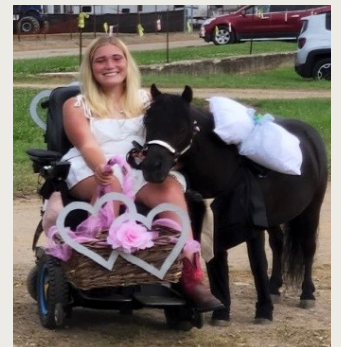

[Butler County Fair Stars - Jack & Faith - Steal the Show](#)

At Safe Haven Farms we offer adaptive riding and equine assisted activities. Jack and Rusty, our mini horses, provide that wonderful human and animal bond for therapeutic participants who may not be ready to ride Lucky, Merle, or Poco. A special opportunity came to the farm this past summer and her name is Faith Aker, a recent graduate of Madison High School. Faith had participated in 4-H activities her entire childhood never believing a horse project was a possibility for her. For several years, Faith participated in a project called the Horseless Horse. When our animal care coordinator/PATH instructor, Tosha Sargent, learned about Faith and her interest in horses, she decided to find the perfect horse to change all of that for Faith. This is where Safe Haven Farms stepped in, providing our mini horse Jack to Faith to fulfill the requirements of her 4-H horse project. Faith became only the second person in Butler County Fair history to participate in a horse project while in a chair. It was a project that included so many who came together in support of Faith and the impact she made during fair week 2022. Faith won several ribbons in ground poles and cross rails, but she took 1st place in showmanship! At the close of the fair, Faith cried when she knew her time with our beloved Jack had to come to an end. Happily, Faith is now a freshman at Miami University and doing wonderfully. Jack was happy to be in the spotlight, but now is back to serving the folks he has loved for the past 10 years at Safe Haven Farms.